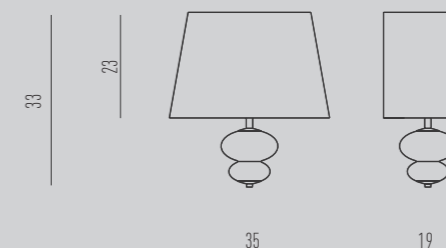

Suspension

SO 60

Dimensions

Ø60 H 50 cm

Diffuser

clear borosilicate glass/
trasparente vetro borosilicato

Lampshade

plissé ivory/
plissé beige

MUSA

collection

CEILING 90

Lamp / **6 X E27 SUITABLE FOR LED LAMPS**

SUSPENSION 60

Lamp / **1 X E27 + 3 X E14 SUITABLE FOR LED LAMPS**

BEDSIDE

Lamp / **1 X E14 SUITABLE FOR LED LAMPS**

TABLE

Lamp / **1 X E27 SUITABLE FOR LED LAMPS**

FLOOR

Lamp / **1 X E27 SUITABLE FOR LED LAMPS**

APPLIQUE

Lamp / **1 X E27 SUITABLE FOR LED LAMPS**

MATERIAL

Metal and lampshade in plissé
Clear borosilicate glass
Metallo e paralume in plissé
Trasparente vetro borosilicato

FABRIC/TESSUTO