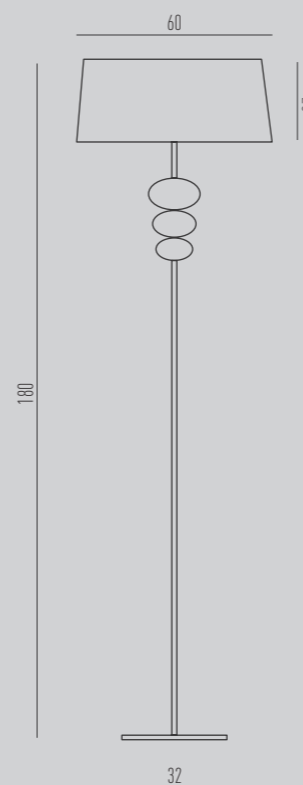

FLOOR

Lamp / **1 X E27 SUITABLE FOR LED LAMPS**