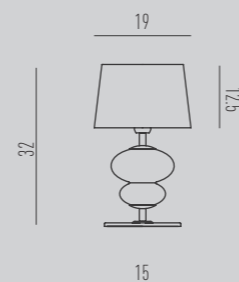

Suspension

SO 60

Dimensions

Ø60 H 50 cm

Diffuser

clear borosilicate glass/
trasparente vetro borosilicato

Lampshade

plissé ivory/
plissé beige

MUSA

collection

CEILING 90

Lamp / **6 X E27 SUITABLE FOR LED LAMPS**

SUSPENSION 60

Lamp / **1 X E27 + 3 X E14 SUITABLE FOR LED LAMPS**

BEDSIDE

Lamp / **1 X E14 SUITABLE FOR LED LAMPS**

TABLE

Lamp / **1 X E27 SUITABLE FOR LED LAMPS**

FLOOR

Lamp / **1 X E27 SUITABLE FOR LED LAMPS**

APPLIQUE

Lamp / **1 X E27 SUITABLE FOR LED LAMPS**

MATERIAL

Metal and lampshade in plissé
Clear borosilicate glass
Metallo e paralume in plissé
Trasparente vetro borosilicato

FABRIC/TESSUTO