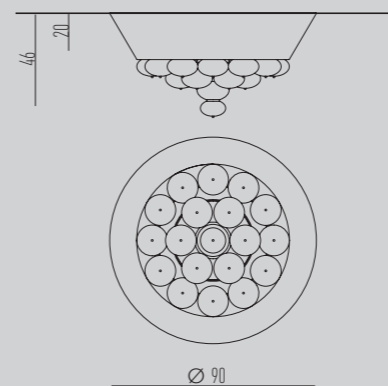

MUSA

collection

CEILING 90

Lamp / **6 X E27 SUITABLE FOR LED LAMPS**