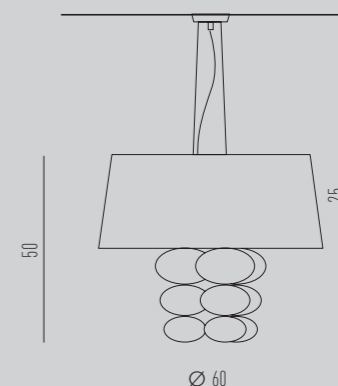

SUSPENSION 60

Lamp / **1 X E27 + 3 X E14 SUITABLE FOR LED LAMPS**