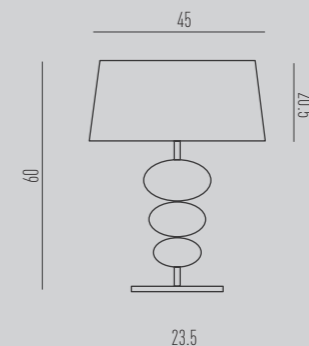

BEDSIDE

Lamp / **1 X E14 SUITABLE FOR LED LAMPS**

TABLE

Lamp / **1 X E27 SUITABLE FOR LED LAMPS**